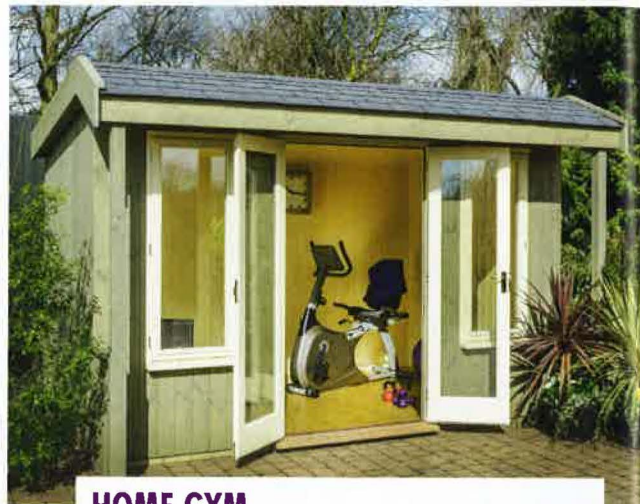

## LIVING SPACE

A fire and seating area turns a simple glass structure into an inviting garden lounge. Insulated on two-and-a-half sides, this cedar building features slim-framed sliding doors with an almost frameless effect, creating a stunning panorama even when closed. A similar project, measuring (H)240x (W)600x(D)390cm, would cost around £90,000 from IQ Glass.

## POOL HOUSE

Whether a place to unwind, storage for furniture or simply a practical pool-side space, this garden room from Vale Garden Houses has a gable front, terracotta tiled roof and inset glazed rooflights, plus bi-fold doors for a wider entrance. It measures (H)390x (W)780x(D)450cm, and prices start from £30,000.

## RUSTIC APPEAL

Why choose a shed when you could have a charming hut instead? This new-build, rustic-style structure makes a striking addition to a garden. With a pine tongue-and-groove interior, and finished in corrugated tin or cedar wood, huts from Cotswold Shepherds Huts start from £10,000. Electrics can be supplied. The hut shown measures (H)190x(W)190x(D)370cm, is finished in weatherproof paint and costs £11,500.