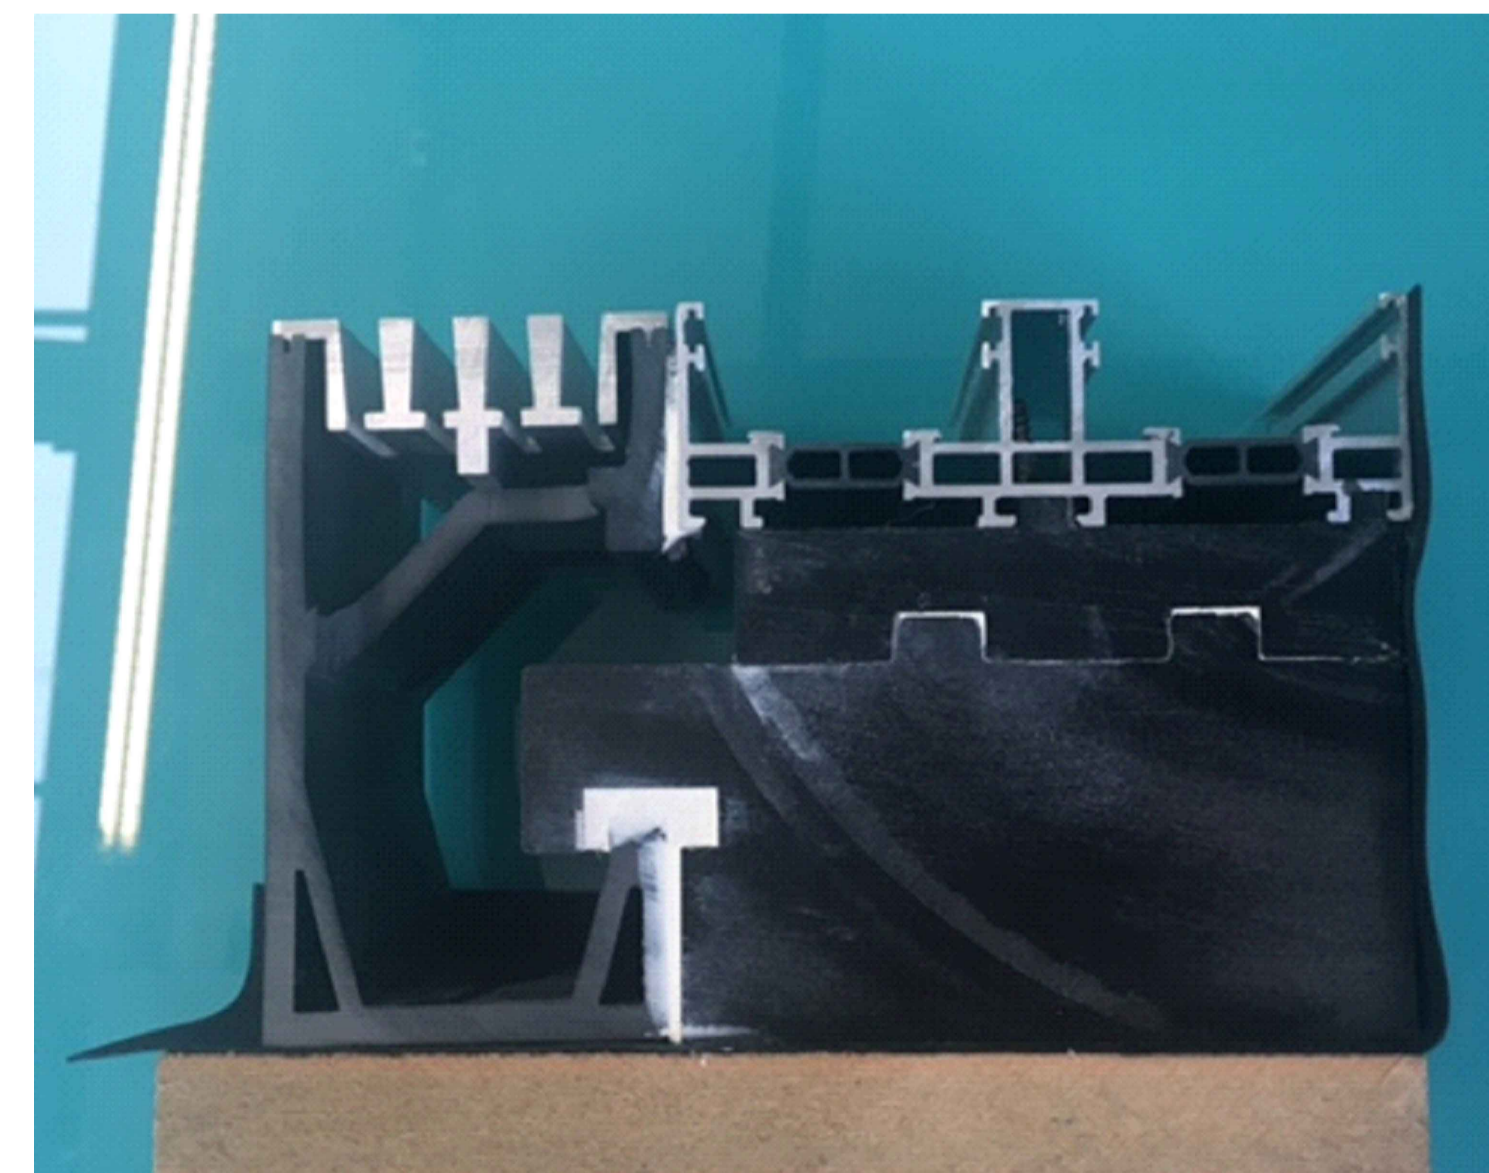

MW - 2 Track  
Base Detail With IQ Drain  
Scale 1:1

Notes:  
Do Not Scale Off Drawing  
All Dimensions TBC on site

Revisions

| No. | Description |
|-----|-------------|
|     |             |
|     |             |
|     |             |
|     |             |
|     |             |
|     |             |
|     |             |
|     |             |
|     |             |
|     |             |

Drawing Title  
Typical Base Detail

Date 24-04-15 Scale As Shown@A1  
Drawing No. IQ-2MW-IQD-BD-01 Rev Drawn By UJ