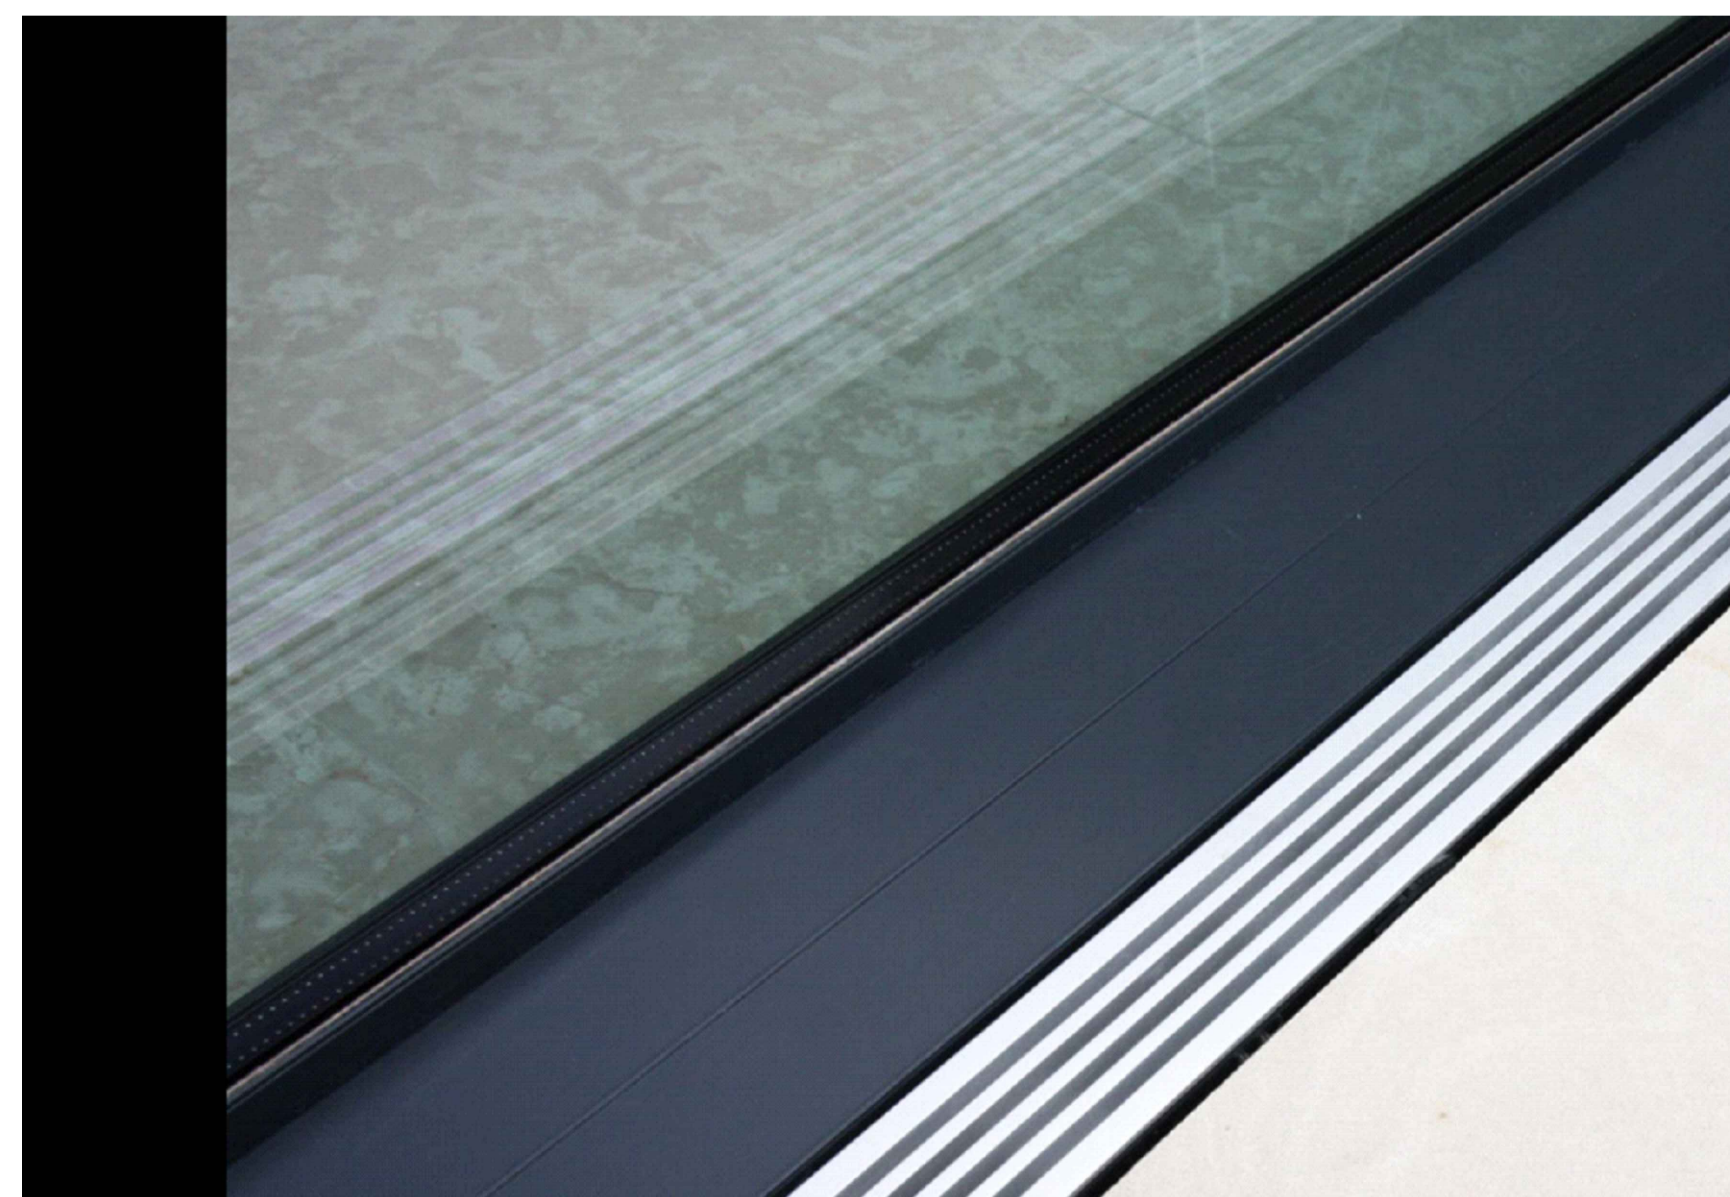

MW - 2 Track  
Base Detail With IQ Drain  
Scale 1:1

Notes:  
Do Not Scale Off Drawing  
All Dimensions TBC on site

Revisions

| No. | Description |
|-----|-------------|
|     |             |
|     |             |
|     |             |
|     |             |
|     |             |
|     |             |
|     |             |
|     |             |
|     |             |
|     |             |